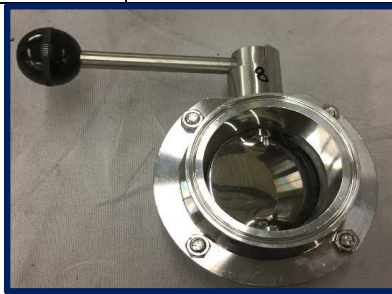

<p>1 1/2" Stainless Products without AirBlow</p>			<p>\$ 180</p>
<p>1 1/2" straight-thru Ball Valve Type 1 Tested - guaranteed not to leak</p>			<p>\$ 32</p>
<p>1 1/2" straight-thru Ball Valve Type 2 Tested - guaranteed not to leak</p>			<p>\$ 29</p>
<p><i>ButterFly Valves, both Manual & Automatic</i></p>			
<p>BFV # 1 2" Engraved with 'VNE 304 # 14236 China' Practically new excellent seal</p>			<p>\$ 75</p>
<p>BFV # 2 2" Engraved '304L/3 2 CH 900147' Positioning collar under handle is missing</p>			<p>\$ 55</p>
<p>BFV # 3 2 1/2" No identifying engraving; New Seal; Positioning collar missing</p>			<p>\$ 89</p>

BFV # 4
2 1/2" No identifying engraving

\$ 79

BFV # 5
1 1/2"
Engraved 'Swiss Made 316 L'
This valve was used next to a receiver group - 'Open' for milking - 'Closed' for washing with a 5/16" hole drilled thru disc

\$ 65

BFV # 9
3".
This valve was used next to a receiver group 'Open' for milking, 'Closed' for washing with a notch filed thru disc. Engraved 'Taiwan'

\$ 65

ButterFly Valves - New

New! - BFV # 6
Engraved 2" 304 SC01D899

\$ 125

New! - BFV # 7
Engraved 3" 304

\$ 115

New! - BFV # 8
3" Engraved boep SUS 304 CP 3"

\$ 115

BF Valve # 11
2" Automatic
Reconditioned

\$ 225

BF Valve # 12 -
Reconditioned
3" Automatic