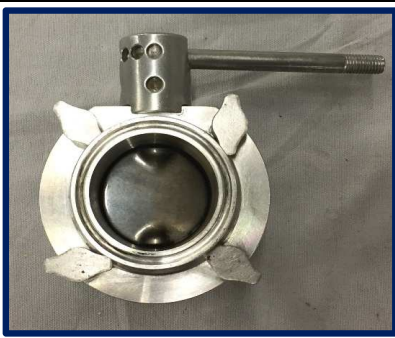

Excess Inventory

To order contact Kim @ 715-360-8002 or Rolf @ 715-360-3660

(Rev 06-30-18)

Description	Illustration	Your Cost
<i>Ball Check & ButterFly Valves</i>		
1 1/2" AlfaLaval/TriClover with AirBlow		\$ 510
1 1/2" AlfaLaval/TriClover without AirBlow		\$ 385
2" AlfaLaval/TriClover with AirBlow		<p style="color: red;">Waiting for 2 1/2" HD Clamps</p> \$395+\$175
2" AlfaLaval/TriClover without AirBlow		\$ 395
1 1/2" Stainless Products with AirBlow		\$ 265

<p>1 1/2" Stainless Products without AirBlow</p>			<p>\$ 180</p>
<p>1 1/2" straight-thru Ball Valve Type 1 Tested - guaranteed not to leak</p>			<p>\$ 32</p>
<p>1 1/2" straight-thru Ball Valve Type 2 Tested - guaranteed not to leak</p>			<p>\$ 29</p>
<p><i>ButterFly Valves, both Manual & Automatic</i></p>			
<p>BFV # 1 2" Engraved with 'VNE 304 # 14236 China' Practically new excellent seal</p>			<p>\$ 75</p>
<p>BFV # 2 2" Engraved '304L/3 2 CH 900147' Positioning collar under handle is missing</p>			<p>\$ 55</p>
<p>BFV # 3 2 1/2" No identifying engraving; New Seal; Positioning collar missing</p>			<p>\$ 89</p>

BFV # 4
2 1/2" No identifying engraving

\$ 79

BFV # 5
1 1/2"
Engraved 'Swiss Made 316 L'
This valve was used next to a receiver group - 'Open' for milking - 'Closed' for washing with a 5/16" hole drilled thru disc